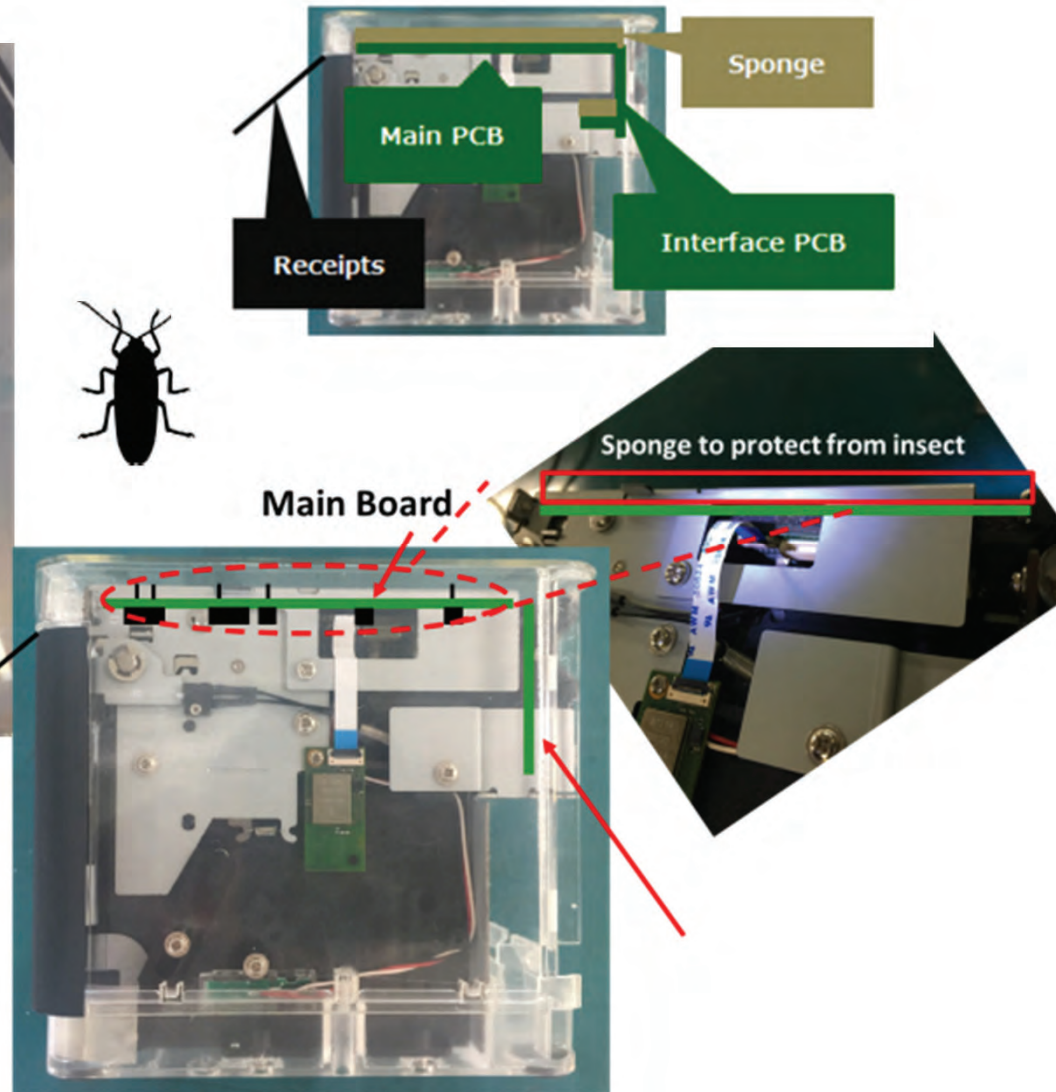

## Unique Lightning USB

Star provides the **ONLY** USB Printers to “directly communicate” with Apple iOS devices with MFi certification

The adoption of Tablet POS by retailers & restaurateurs of all sizes has been hindered by concern for communication and connectivity issues with cable-free communication being affected by obstacles such as brick walls , fridges or even microwaves.

**Test** conducted by tilting the printer in four directions (longitudinal & lateral) at 15° with water dripping vertically at the equivalent of 3 mm of rainfall per minute. The total test time is 10 minutes with 2.5 minutes in each direction. Conforming to IPX2 of JIS C0920.

## Effective Debris, Dust & Insect Prevention Design

Star “employed” over 100 cockroaches to test the new mC-Print3 design

TRADITIONAL POS

**EASY INSTALL / INTEGRATION**  
**saving time & money**

**We are always proud to be told that Star provides the best Integration tools available & this product will be no exception**