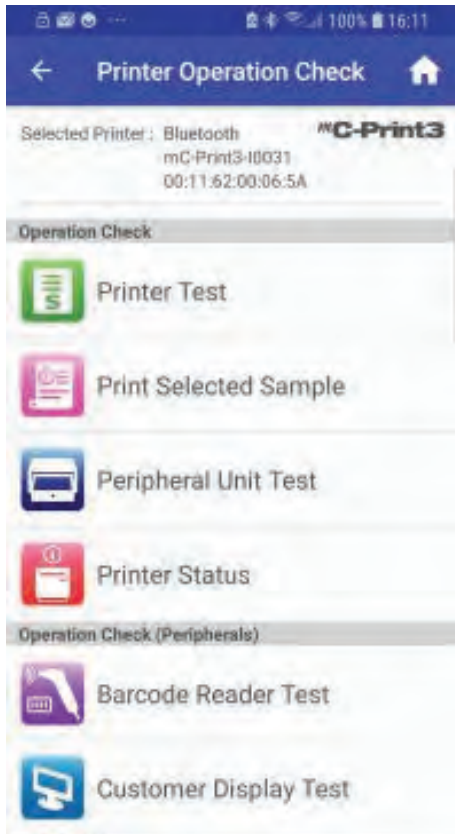

EASY INSTALL / INTEGRATION saving time & money

Please scan a QR code from the self-printing, based on the interface that you would like to use.