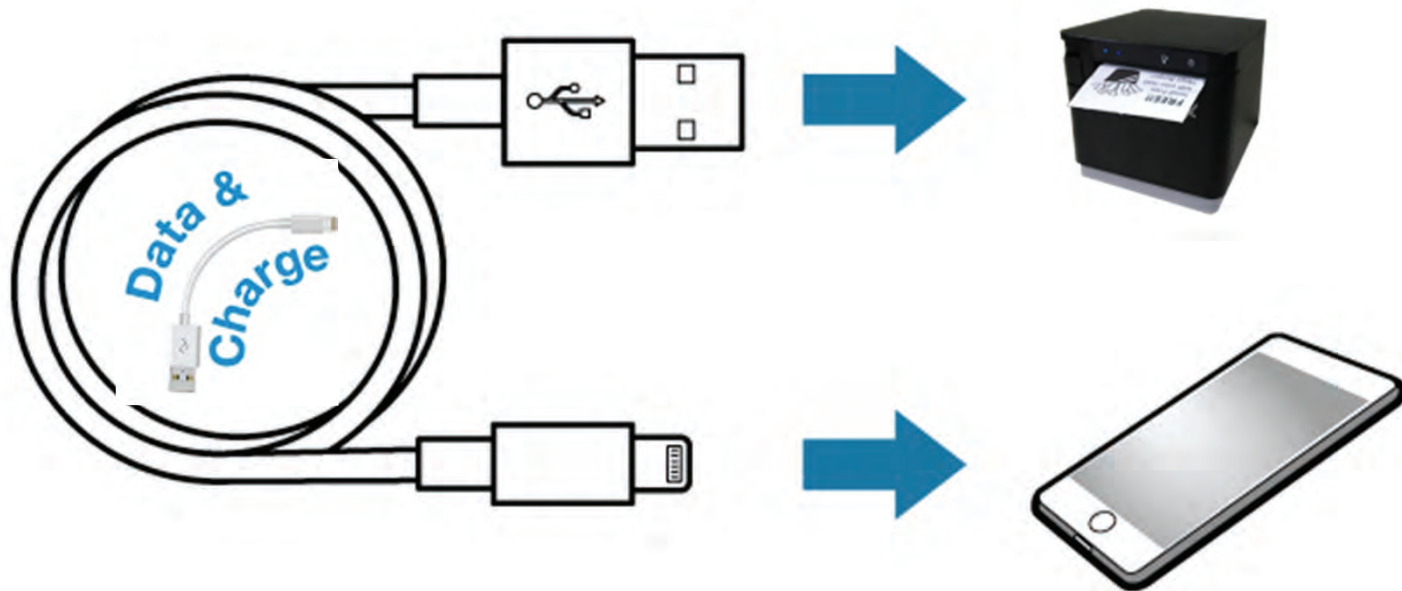

Unique Lightning USB

Star provides the **ONLY** USB Printers to “directly communicate” with Apple iOS devices with MFi certification

The adoption of Tablet POS by retailers & restaurateurs of all sizes has been hindered by concern for communication and connectivity issues with cable-free communication being affected by obstacles such as brick walls , fridges or even microwaves.