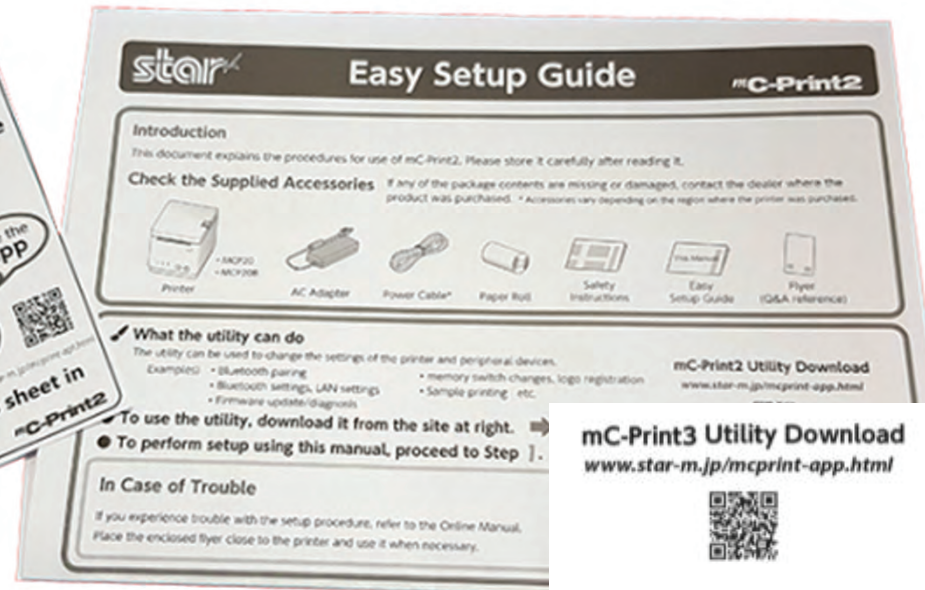

**NEW UTILITIES AVAILABLE**  
for iOS & Android with  
easy access to online  
manuals & diagnostic  
support tools

## WHAT'S IN THE BOX?

**NEW** Star compact power supply with EU & UK plugs and more flexible cable

**New**  
PS60A-24C

**Current**  
PS60A-24B

- ✦ Power Supply (EU & UK plugs)
- ✦ Set-Up sheet & safety guide
- ✦ FAQ & APP QR code Mini Guide for filing in a safe place for any future issues.
- ✦ Paper roll
- ✦ mC-Print3 58mm guide