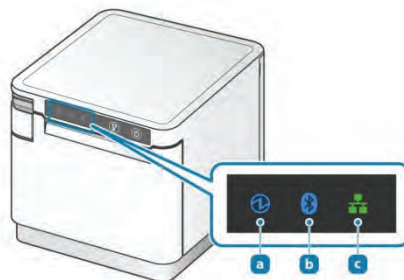

Access to On-line support diagnostics is aided with the inclusion of Real Time LED examples

See LED Blinking pattern under FAQ & Others section in Star mC-Print Utility

LED Display

The normal power status or communication status and the error information such as paper out are indicated by the Power LED **a**, Bluetooth LED **b**, and Network LED **c**.

Each LED independently indicates status or error information.

- ➔ **Power LED a**
  Lights up or blinks blue, red, or magenta according to the power status, warning, or error information of the printer.
- ➔ **Bluetooth LED b**
  Lights up blue according to the Bluetooth connection status.
- ➔ **Network LED c**
  Lights up or blinks green according to the network connection status.

Warning Display

This function displays a warning that does not affect printer operations. The status is online. This is indicated by the ➔ Power LED **a**.

- Near end

  This shows that the paper will be used up soon.
- ➔ Paper Setup
- Device that can only be charged via USB is connected

  A device that can only be charged via USB (other