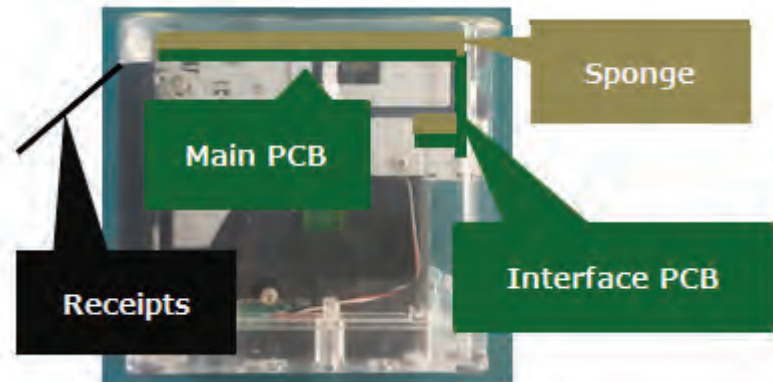

Test conducted by tilting the printer in four directions (longitudinal & lateral) at 15° with water dripping vertically at the equivalent of 3 mm of rainfall per minute. The total test time is 10 minutes with 2.5 minutes in each direction. Conforming to IPX2 of JIS C0920.

TM-M30 does not have any IP rating