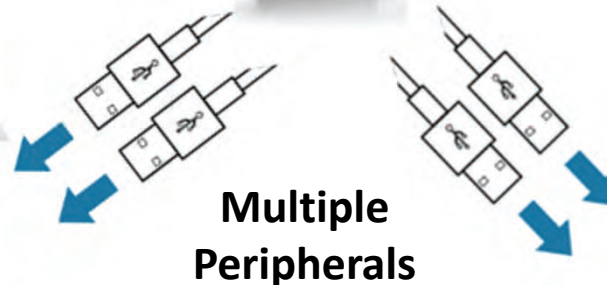

# Star *m*C-Print™ 80mm / 58 mm Receipting

Up to 5 Interfaces + 2 USB Host Ports for Multiple Peripheral Hub Functionality

HUB

**mC-Print3™**

**mC-Print2™**

**+ Multiple Hub functionality**

with a single connection to the host tablet or PC, you can control select Star USB peripherals attached to the printer including Scanner, Scales, Customer Display etc.

## Multiple Peripheral Hub Functionality

Reduce overall hardware costs by using select Star USB peripherals with single connection (USB/LAN or Bluetooth) to the host Terminal or Tablet with black or white versions of Star SCD222, 2D DS9208 or 1D scanner.

**Star SCD222  
Customer Display**

**Symbol 2D scanner  
DS9208**

**Star 1 D Scanner  
BCR-POP1**